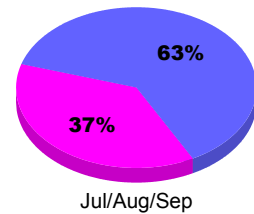

Membership Results
2010-2011

Membership
2009-2010

Month	Net Memb Goal	Actual New Memb	Actual Dropped Memb	Gain/Loss of Memb	Gain/Loss of Memb
Jul/Aug/Sep	-20	30	-58	-28	-74
Totals	-20	30	-58	-28	-74

Membership Results 2010-2011

Goal, New, Dropped, Gain/Loss

Comparison of Membership Gain/Loss

Current Year Compared to the Previous Year

Gender Comparison 2010-2011

■ Male ■ Female